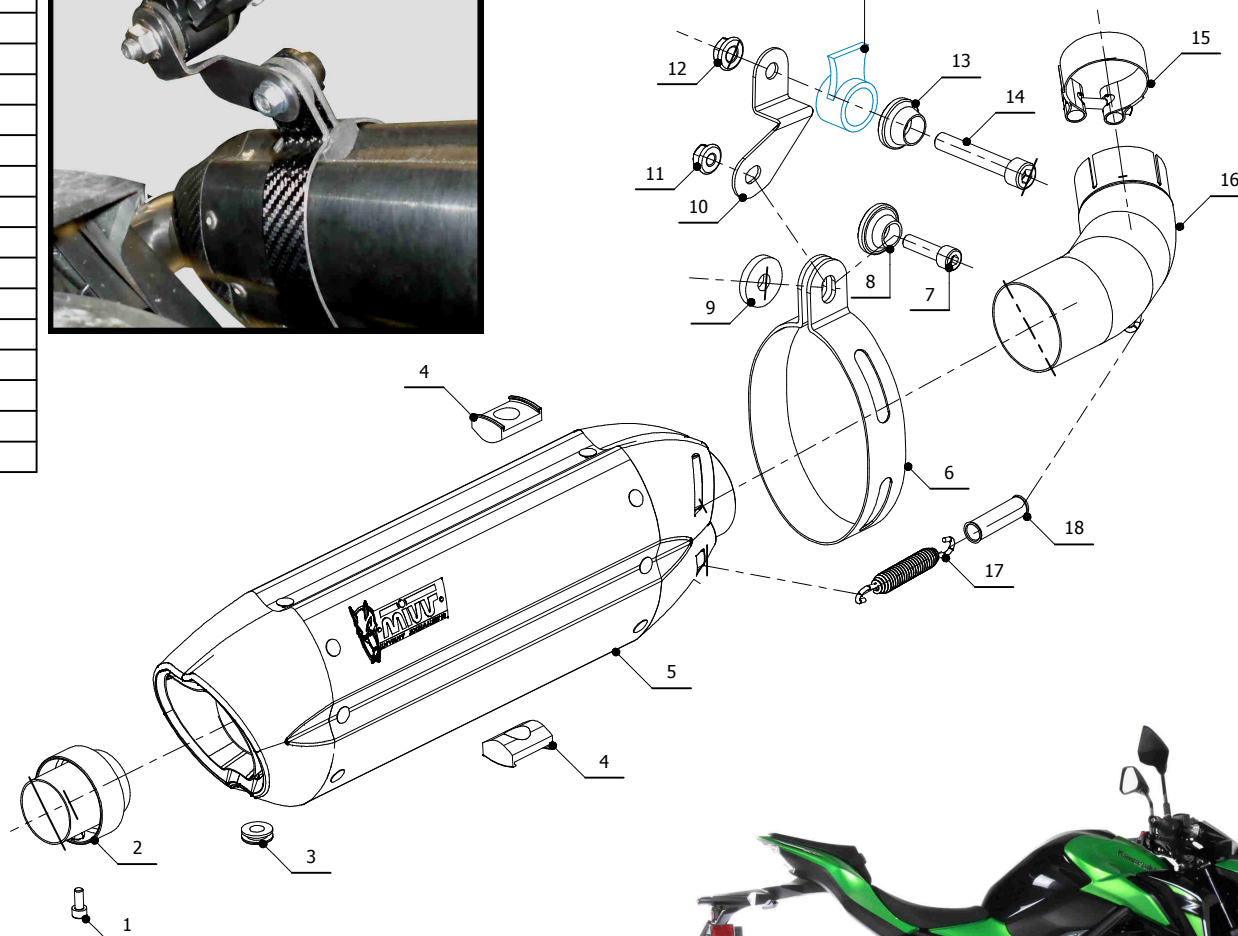

MODEL KAWASAKI Z900

YEAR 2017 - 2019

LINE SLIP ON

MUFFLER SUONO

SCHEMATIC

ELENCO PARTI / PARTS LIST

#	QTÀ / QTY	DESCRIZIONE / DESCRIPTION	CODICE / CODE
1	1	Vite M5x12 / Screw M5 x 12	50.73.628.1
2	1	DB killer / DB killer	50.DK.075.0
3	1	Tappo in gomma / Rubber stopper	50.73.266.1
4	2	Tassello grande / Rubber big block	50.73.203.1
5	1	Silenziatore / Muffler	SUONO 270
6	1	Staffa in carbonio / Carbon fiber bracket	50.SS.180.1
7	1	Vite M8x30 / Screw M8x30	50.73.219.1
8	1	Rondella in alluminio nera / Black aluminium washer	50.73.221.1
9	1	Rondella in gomma / Rubber washer	50.73.227.1
10	1	Staffa / Bracket	50.SS.991.0
11	1	Dado M8 flangiato / Flanged nut M8	50.73.393.1
12	1	Dado M10 flangiato / Flanged nut M10	50.73.332.1
13	1	Rondella in alluminio nera / Black aluminium washer	50.73.330.1
14	1	Vite M10x60 / Screw M10x60	50.73.135.1
15	1	Fascetta Ø 48/51 mm / Pipe clamp Ø 48/51 mm	50.FA.007.1
16	1	Tubo di raccordo / Link pipe	9773K045S2
17	1	Molla media / Mid-size spring	50.73.359.1
18	1	Tubo in gomma per molla / Rubber pipe for spring	50.73.210.1

TELAIO / FRAME

PARTI OPZIONALI / OPTIONAL PARTS

COVER IN ACCIAIO / STEEL COVER  
50.CR.037.0

IMPIANTO ELIMINA KAT / NO KIT PIPE  
00.73.K.045.C1

APPLICAZIONI / APPLICATIONS

CODICE / CODE	SILENZIATORE / MUFFLER	TUBO / PIPE	FASCETTA / CLAMP
K.045.L7	INOX (COPPE CARBONIO) / ST. STEEL (CARBON CAPS)	INOX / ST. STEEL	CARBONIO / CARBON FIBER
K.045.L9	STEEL BLACK		