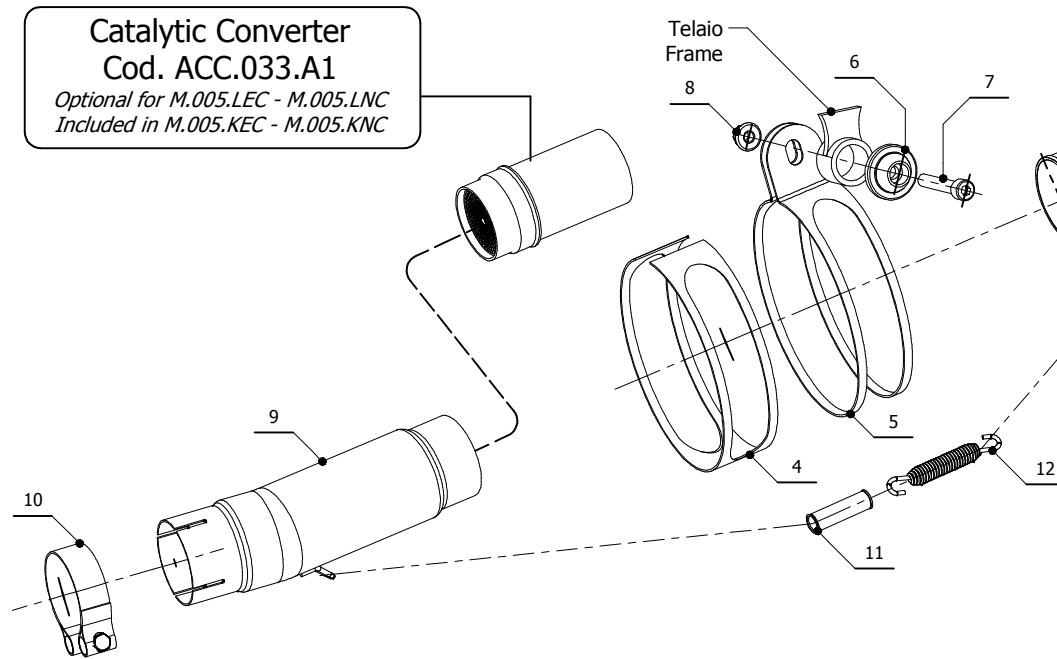

MODEL

MOTO GUZZI GRISO 850 2006-2011
 MOTO GUZZI GRISO 1100 2006-2011
 MOTO GUZZI GRISO 1200 2007-2016

LINE

SLIP ON

MUFFLER

OVAL CARBON CAP

SCHEMATIC

ELENCO PARTI / PARTS LIST

#	QTÀ / QTY	DESCRIZIONE / DESCRIPTION	CODICE / CODE
1	1	DB killer / DB killer	50.DK.020.0
2	1	Tappo in gomma / Rubber stopper	50.73.266.1
3	1	Silenziatore / Muffler	OVAL CARBON CAP 400
4	1	Protezione in gomma per staffa / Rubber protection for bracket	50.73.041.1
5	1	Staffa / Bracket	50.SS.002.0
6	1	Rondella in alluminio / Aluminium washer	50.73.063.1
7	1	Vite M8x50 / Screw M8x50	50.73.074.1
8	1	Dado M8 flangiato / Flanged nut M8	50.73.052.1
9	1	Tube di raccordo / Link pipe	9773M005SE
10	1	Fascetta Ø 56/59 mm / Pipe clamp Ø 56/59 mm	50.FA.009.1
11	1	Tube in gomma per molla / Rubber pipe for spring	50.73.210.1
12	1	Molla lunga / Long spring	50.71.080.1

Catalytic Converter
Cod. ACC.033.A1
Optional for M.005.LEC - M.005.LNC
Included in M.005.KEC - M.005.KNC

APPLICAZIONI / APPLICATIONS

CODICE / CODE	SILENZIATORE / MUFFLER	TUBO / PIPE	FASCETTA / CLAMP	NOTE
M.005.LEC	CARBONIO (COPPA CARBONIO) / CARBON (CARBON CAP)	INOX / ST. STEEL	INOX / ST. STEEL	CATALYTIC CONVERTER NOT INCLUDED
M.005.LNC	TITANIO (COPPA CARBONIO) / TITANIUM (CARBON CAP)	INOX / ST. STEEL	INOX / ST. STEEL	CATALYTIC CONVERTER NOT INCLUDED
M.005.KEC	CARBONIO (COPPA CARBONIO) / CARBON (CARBON CAP)	INOX / ST. STEEL	INOX / ST. STEEL	CATALYTIC CONVERTER INCLUDED
M.005.KNC	TITANIO (COPPA CARBONIO) / TITANIUM (CARBON CAP)	INOX / ST. STEEL	INOX / ST. STEEL	CATALYTIC CONVERTER INCLUDED