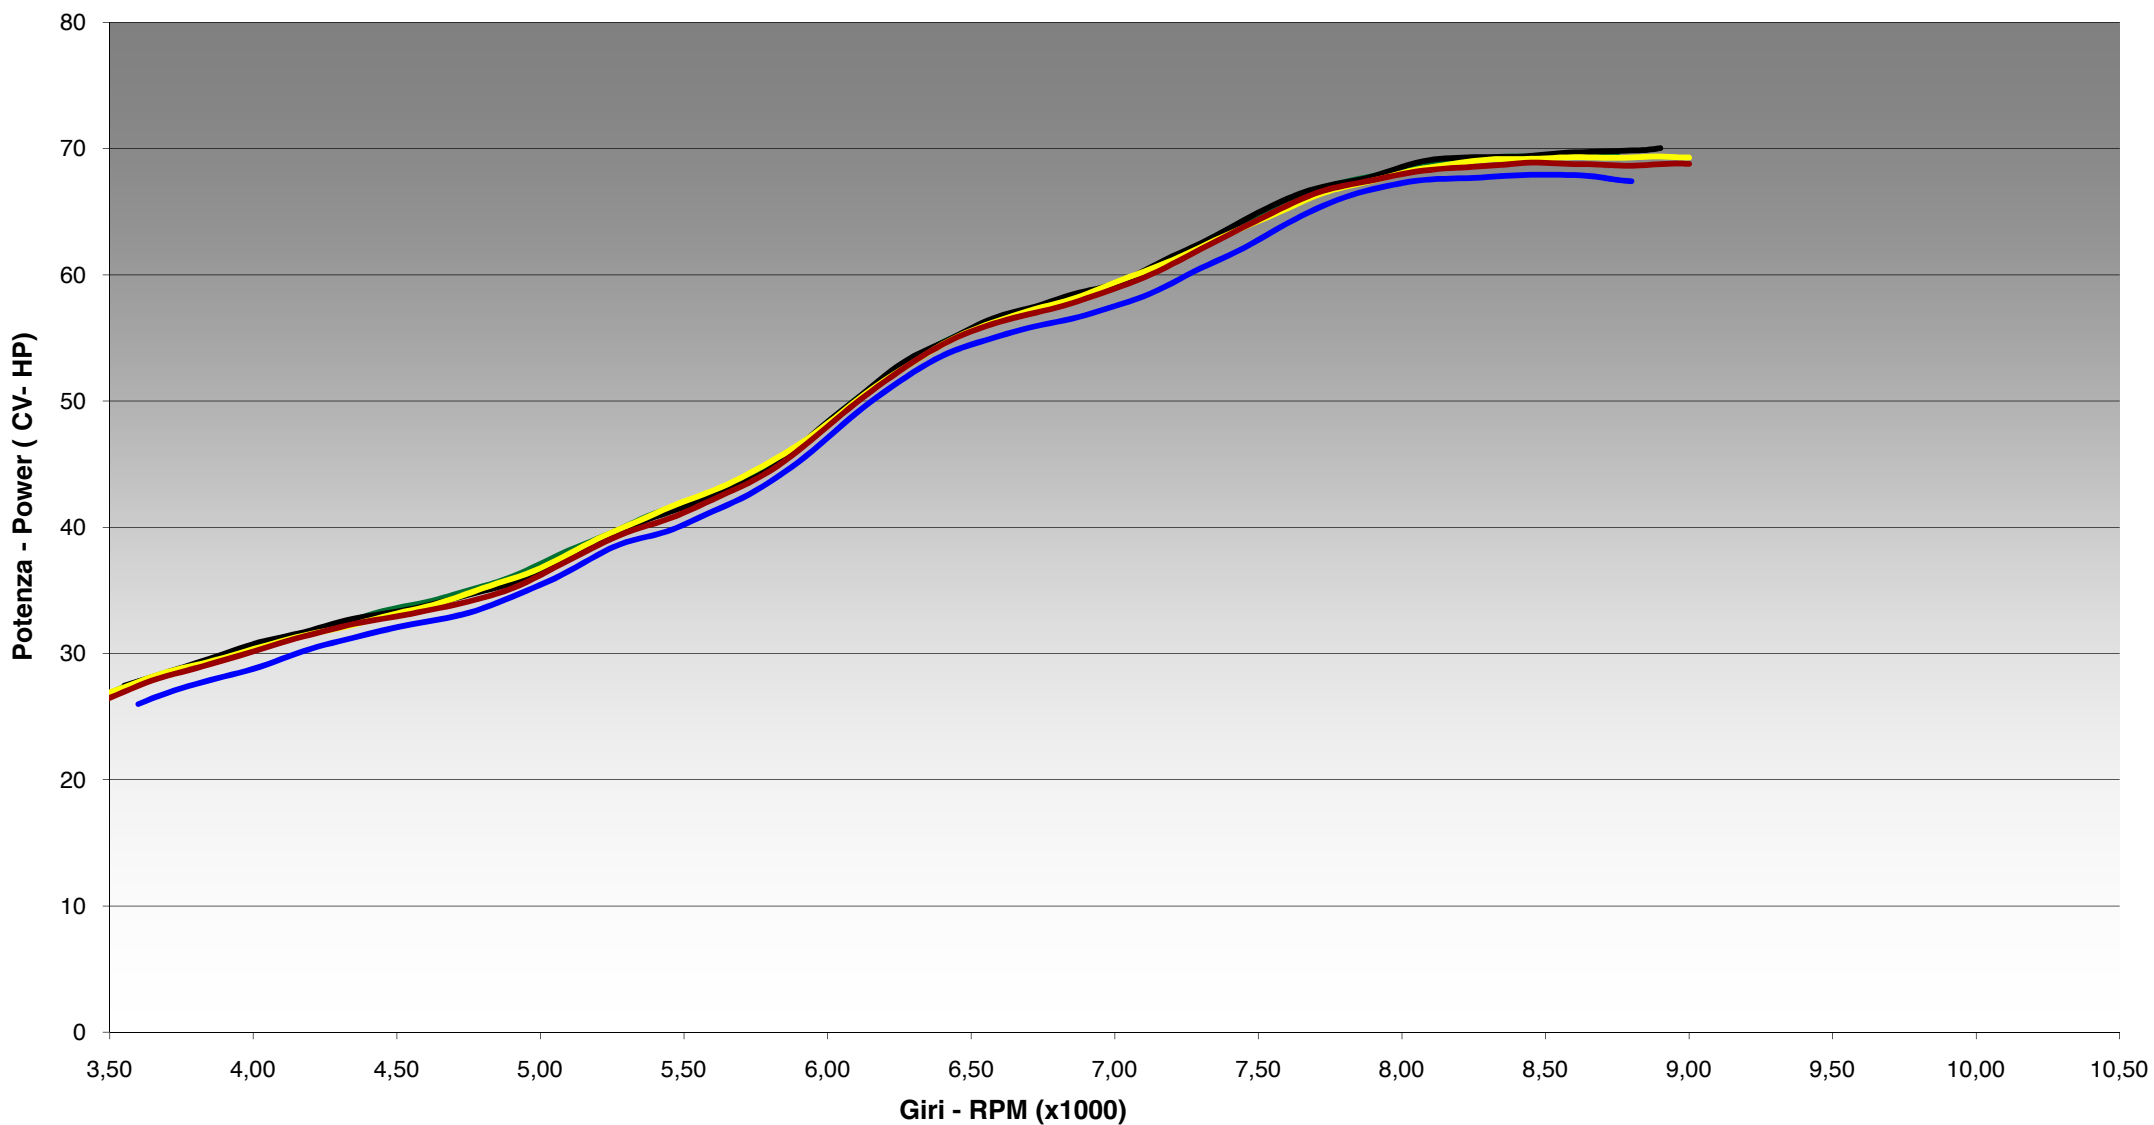

## MAX POWER DYNOCHART

Model: **SUZUKI GLADIUS '09**

Line: **SPORT**

- STOCK
- MIVV OVAL
- MIVV X-CONE
- MIVV GP
- MIVV SUONO

**MIVV**  
INVENT EXHAUSTS

**MAX TORQUE DYNOCHART**

Model: **SUZUKI GLADIUS '09**

Line: **SPORT**