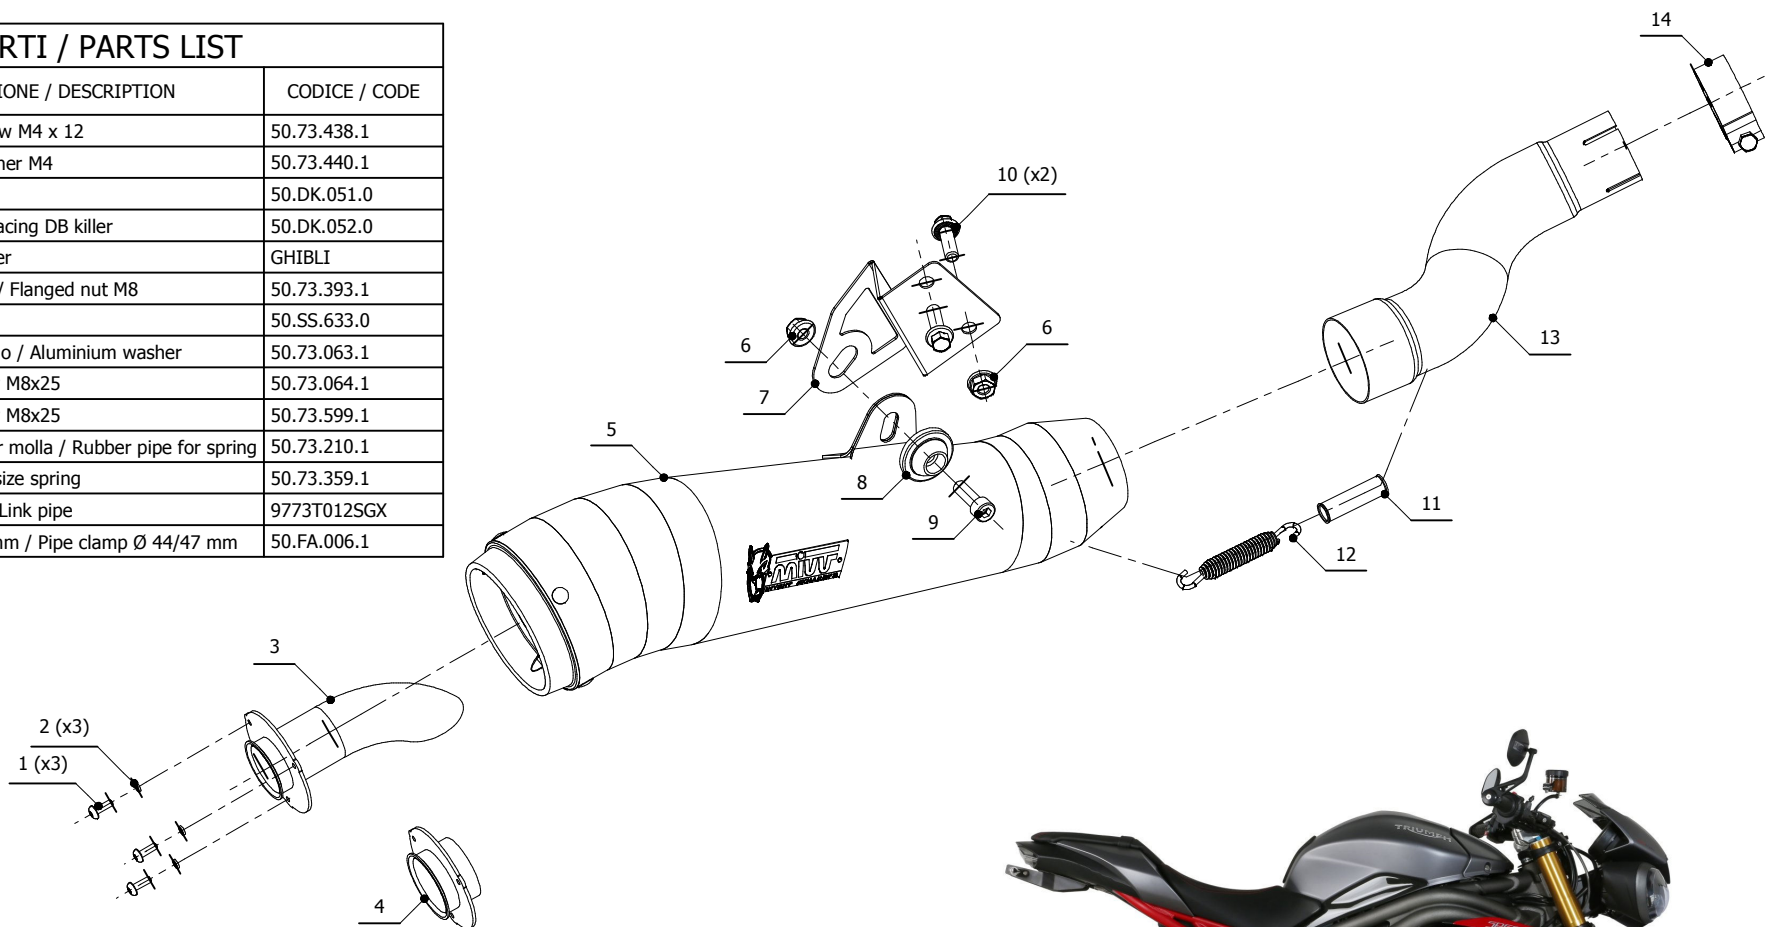

MODEL TRIUMPH SPEED TRIPLE

YEAR 2016 - 2017

LINE SLIP ON

MUFFLER GHIBLI

SCHEMATIC

ELENCO PARTI / PARTS LIST

#	QTÀ / QTY	DESCRIZIONE / DESCRIPTION	CODICE / CODE
1	3	Vite M4 x 12 / Screw M4 x 12	50.73.438.1
2	3	Rondella M4 / Washer M4	50.73.440.1
3	1	DB killer / DB killer	50.DK.051.0
4	1	DB killer racing / Racing DB killer	50.DK.052.0
5	1	Silenziatore / Muffler	GHIBLI
6	2	Dado M8 flangiato / Flanged nut M8	50.73.393.1
7	1	Staffa / Bracket	50.SS.633.0
8	1	Rondella in alluminio / Aluminium washer	50.73.063.1
9	1	Vite M8x25 / Screw M8x25	50.73.064.1
10	2	Vite M8x25 / Screw M8x25	50.73.599.1
11	1	Tubo in gomma per molla / Rubber pipe for spring	50.73.210.1
12	1	Molla media / Mid-size spring	50.73.359.1
13	1	Tubo di raccordo / Link pipe	9773T012SGX
14	1	Fascetta Ø 44/47 mm / Pipe clamp Ø 44/47 mm	50.FA.006.1

APPLICAZIONI / APPLICATIONS

CODICE / CODE	SILENZIATORE / MUFFLER	TUBO / PIPE
T.016.LGX	INOX / ST. STEEL	INOX / ST. STEEL