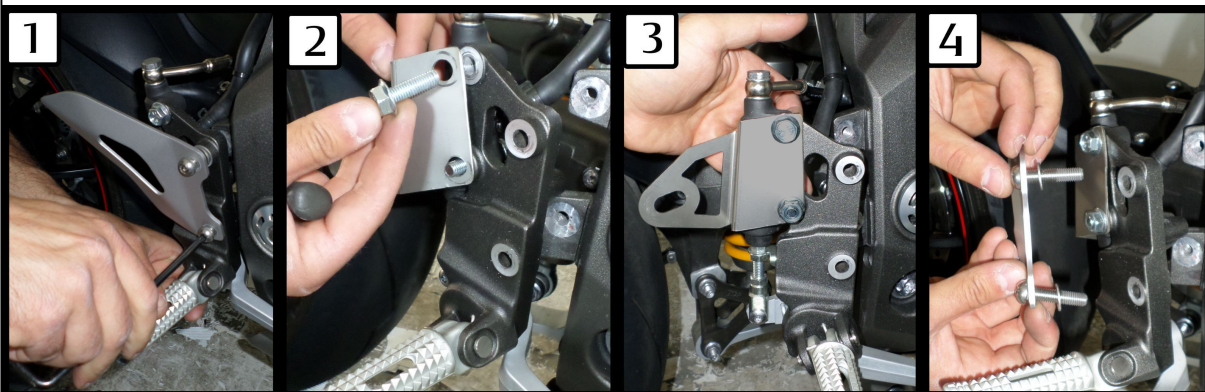

MODEL TRIUMPH SPEED TRIPLE

YEAR 2016 - 2017

LINE SLIP ON

MUFFLER GHIBLI

SCHEMATIC

ELENCO PARTI / PARTS LIST

#	QTÀ / QTY	DESCRIZIONE / DESCRIPTION	CODICE / CODE
1	3	Vite M4 x 12 / Screw M4 x 12	50.73.438.1
2	3	Rondella M4 / Washer M4	50.73.440.1
3	1	DB killer / DB killer	50.DK.051.0
4	1	DB killer racing / Racing DB killer	50.DK.052.0
5	1	Silenziatore / Muffler	GHIBLI
6	2	Dado M8 flangiato / Flanged nut M8	50.73.393.1
7	1	Staffa / Bracket	50.SS.633.0
8	1	Rondella in alluminio / Aluminium washer	50.73.063.1
9	1	Vite M8x25 / Screw M8x25	50.73.064.1
10	2	Vite M8x25 / Screw M8x25	50.73.599.1
11	1	Tubo in gomma per molla / Rubber pipe for spring	50.73.210.1
12	1	Molla media / Mid-size spring	50.73.359.1
13	1	Tubo di raccordo / Link pipe	9773T012SGX
14	1	Fascetta Ø 44/47 mm / Pipe clamp Ø 44/47 mm	50.FA.006.1