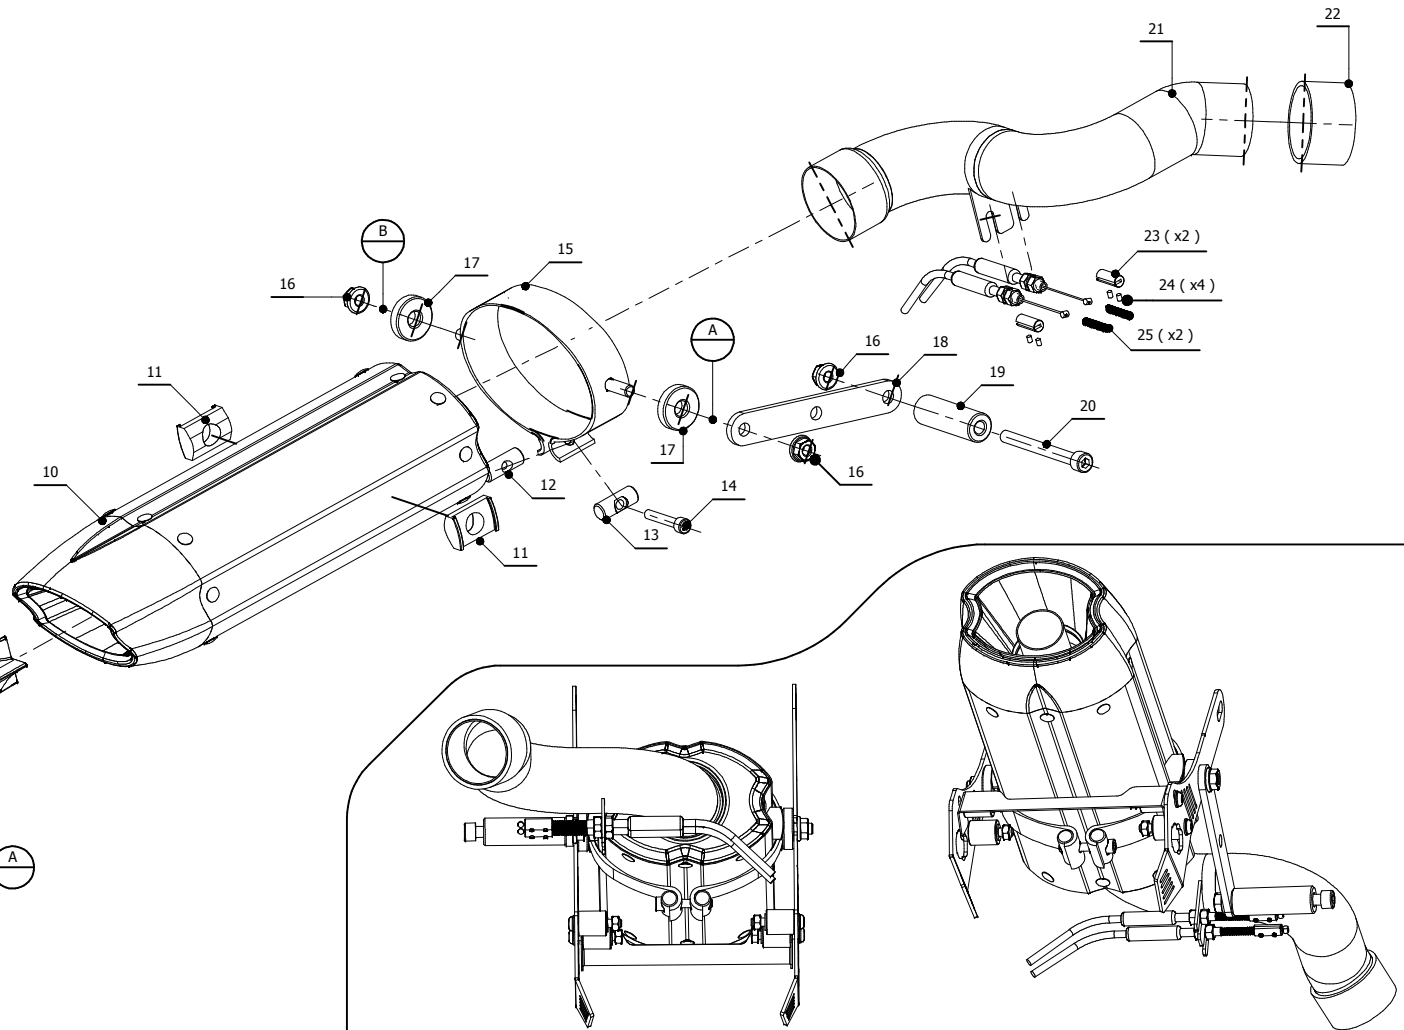

MODEL KAWASAKI ZX-6R

YEAR 2007 - 2008

LINE SLIP ON

MUFFLER SUONO

SCHEMATIC

ELENCO PARTI / PARTS LIST

#	QTÀ / QTY	DESCRIZIONE / DESCRIPTION	CODICE / CODE
1	1	Copertura / Cover	50.SS.208.1
2	4	Vite M6x35 / Screw M6x35	50.73.235.1
3	8	Rondella M6 / Washer M6	50.72.027.1
4	4	Distanziale in alluminio / Aluminium spacer	50.SS.199.1
5	4	Dado M6 autobloccante / M6 locknut	50.73.112.1
6	1	Staffa sinistra / Left bracket	50.SS.206.1
7	1	Staffa destra / Right bracket	50.SS.205.1
8	1	Anello Seger / Seger ring	50.73.218.1
9	1	DB killer / DB killer	50.DK.024.0
10	1	Silenziatore / Muffler	SUONO 200
11	2	Tassello grande / Rubber big block	50.73.203.1
12	1	Fermo filettato / Threaded stop	50.73.213.1
13	1	Fermo forato / Drilled stop	50.73.214.1
14	1	Vite M6x35 / Screw M6x35	50.73.228.1
15	1	Staffa in carbonio / Carbon fiber bracket	50.SS.184.1
16	3	Dado M8 flangiato / Flanged nut M8	50.73.052.1
17	2	Distanziale in alluminio / Aluminium spacer	50.SS.061.1
18	1	Staffa in alluminio / Aluminium bracket	50.SS.048.1
19	1	Distanziale in alluminio / Aluminium spacer	50.SS.069.1
20	1	Vite M8x80 / Screw M8x80	50.73.072.1
21	1	Tubo di raccordo / Link pipe	9773UK019SE
22	1	Guarnizione in grafite / Graphite bush	50.72.48.54.30
23	2	Morsetti in alluminio / Aluminium clamps	50.73.138.1
24	4	Grani M3 / Grub screws M3	50.73.140.1
25	2	Molla / Spring	50.73.142.1
26	2	Fascette in nylon / Nylon clamp	

APPLICAZIONI / APPLICATIONS

CODICE / CODE	TUBO / PIPE	SILENZIATORE / MUFFLER	FASCETTA / CLAMP
UK.019.L7	INOX / ST. STEEL	INOX (COPPE CARBONIO) / ST. STEEL (CARBON CAPS)	CARBONIO / CARBON FIBER
UK.019.L9	INOX / ST. STEEL	STEEL BLACK	CARBONIO / CARBON FIBER