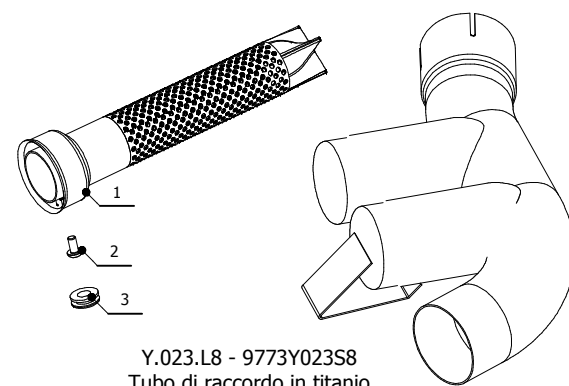

MODEL YAMAHA FZ1 / FZ1 FAZER

YEAR 2006 - 2016

LINE SLIP ON

MUFFLER SUONO

SCHEMATIC

ELENCO PARTI / PARTS LIST

#	QTÀ / QTY	DESCRIZIONE / DESCRIPTION	CODICE / CODE
1	1	Tappo in gomma / Rubber stopper	50.73.266.1
2	1	Db Killer forato / Drilled DB killer	50.DK.071.0
3	1	Silenziatore / Muffler	SUONO 270
4	2	Tassello grande / Rubber big block	50.73.203.1
5	1	Fascetta in nylon / Nylon clamp	50.73.361.1
6	1	Staffa in carbonio / Carbon fiber bracket	50.SS.180.1
7	1	Vite M8x70 / Screw M8x70	50.73.086.1
8	1	Rondella in alluminio nera / Black aluminium washer	50.73.221.1
9	1	Rondella in gomma / Rubber washer	50.73.227.1
10	1	Distanziale in alluminio / Aluminium spacer	50.SS.056.1
11	1	Dado M8 flangiato / Flanged nut M8	50.73.052.1
12	1	Gommino paracolpi / Rubber buffer	50.72.010.1
13	1	Tubo di raccordo / Link pipe	9773Y023S2
14	1	Fascetta Ø 60/63 mm / Pipe clamp Ø 60/63 mm	50.FA.010.1
15	1	Molla lunga / Long spring	50.71.080.1
16	1	Tubo in gomma per molla / Rubber pipe for spring	50.73.210.1

DB KILLER VERS. L8 / L8 VERS. DB KILLE

#	QTÀ / QTY	DESCRIZIONE / DESCRIPTION	CODICE / CODE
1	1	Db Killer forato / Drilled DB killer	50.DK.038.0
2	1	Vite M5 x 8 / Screw M5 x 8	50.73.233.1
3	1	Tappo in gomma / Rubber stopper	50.73.266.1

Catalytic Converter
Cod. ACC.033.A1
Optional for Y.023.L7 - Y.023.L8 - Y.023.L9
Included in Y.023.K7 - Y.023.K8 - Y.023.K9

Y.023.L8 - 9773Y023S8
 Tubo di raccordo in titanio
 Titanium pipe link

APPLICAZIONI / APPLICATIONS