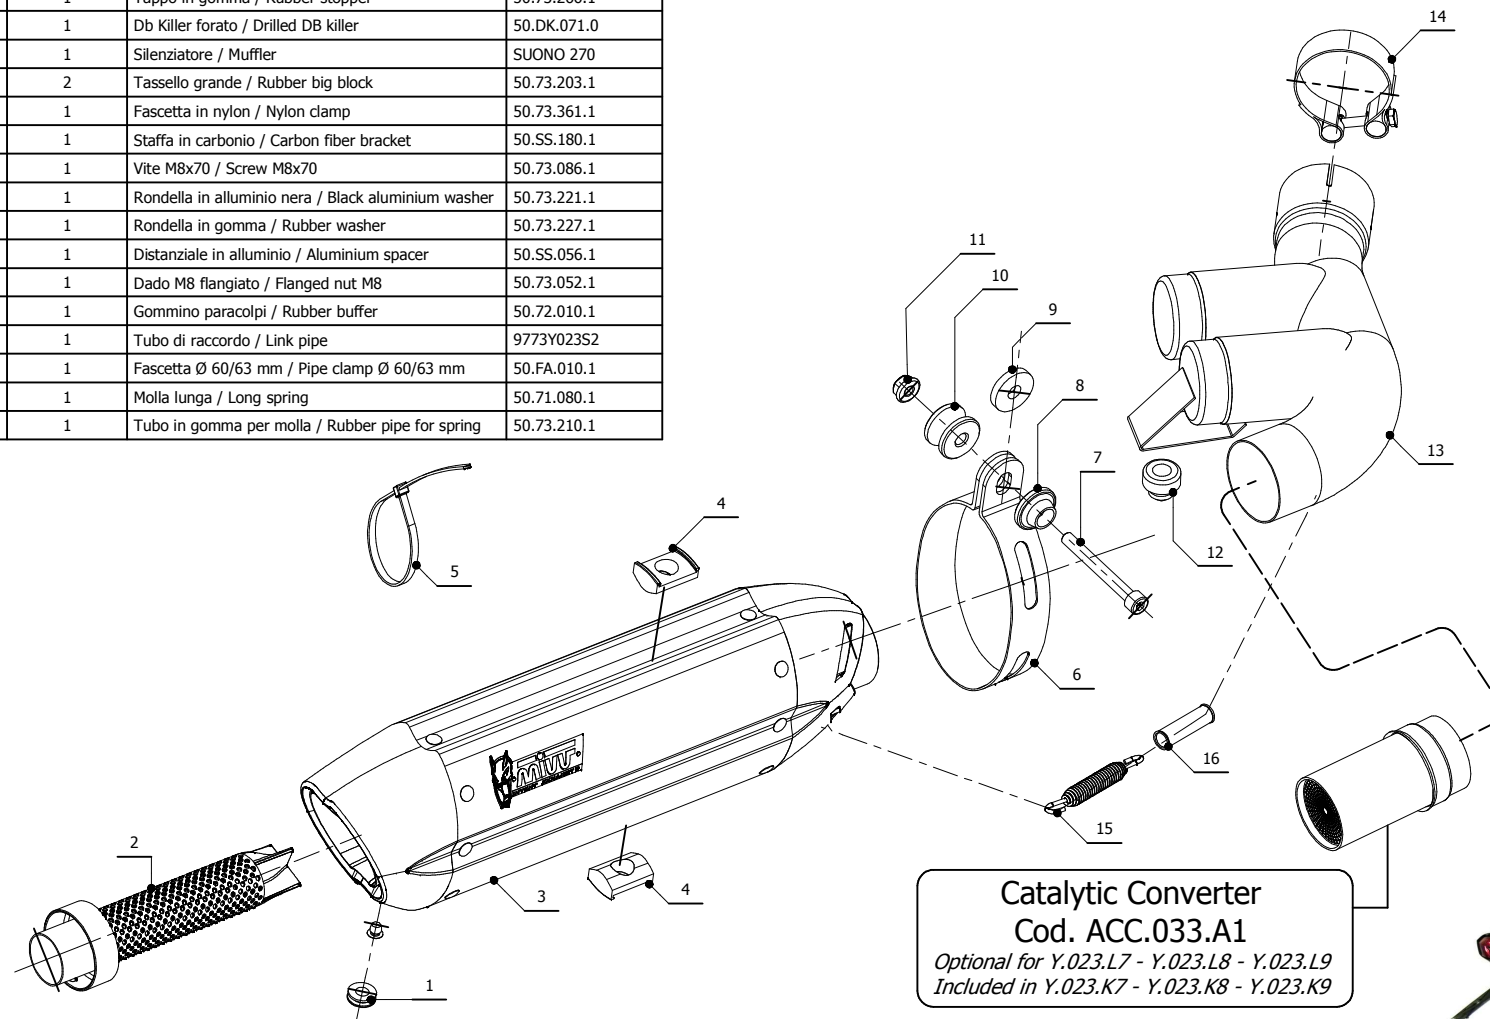

MODEL YAMAHA FZ1 / FZ1 FAZER

YEAR 2006 - 2016

LINE SLIP ON

MUFFLER SUONO

SCHEMATIC

ELENCO PARTI / PARTS LIST

#	QTÀ / QTY	DESCRIZIONE / DESCRIPTION	CODICE / CODE
1	1	Tappo in gomma / Rubber stopper	50.73.266.1
2	1	Db Killer forato / Drilled DB killer	50.DK.071.0
3	1	Silenziatore / Muffler	SUONO 270
4	2	Tassello grande / Rubber big block	50.73.203.1
5	1	Fascetta in nylon / Nylon clamp	50.73.361.1
6	1	Staffa in carbonio / Carbon fiber bracket	50.SS.180.1
7	1	Vite M8x70 / Screw M8x70	50.73.086.1
8	1	Rondella in alluminio nera / Black aluminium washer	50.73.221.1
9	1	Rondella in gomma / Rubber washer	50.73.227.1
10	1	Distanziale in alluminio / Aluminium spacer	50.SS.056.1
11	1	Dado M8 flangiato / Flanged nut M8	50.73.052.1
12	1	Gommino paracolpi / Rubber buffer	50.72.010.1
13	1	Tubo di raccordo / Link pipe	9773Y023S2
14	1	Fascetta Ø 60/63 mm / Pipe clamp Ø 60/63 mm	50.FA.010.1
15	1	Molla lunga / Long spring	50.71.080.1
16	1	Tubo in gomma per molla / Rubber pipe for spring	50.73.210.1

DB KILLER VERS. L8 / L8 VERS. DB KILLE

#	QTÀ / QTY	DESCRIZIONE / DESCRIPTION	CODICE / CODE
1	1	Db Killer forato / Drilled DB killer	50.DK.038.0
2	1	Vite M5 x 8 / Screw M5 x 8	50.73.233.1
3	1	Tappo in gomma / Rubber stopper	50.73.266.1

Catalytic Converter
Cod. ACC.033.A1
Optional for Y.023.L7 - Y.023.L8 - Y.023.L9
Included in Y.023.K7 - Y.023.K8 - Y.023.K9

Y.023.L8 - 9773Y023S8
 Tubo di raccordo in titanio
 Titanium pipe link

APPLICAZIONI / APPLICATIONS